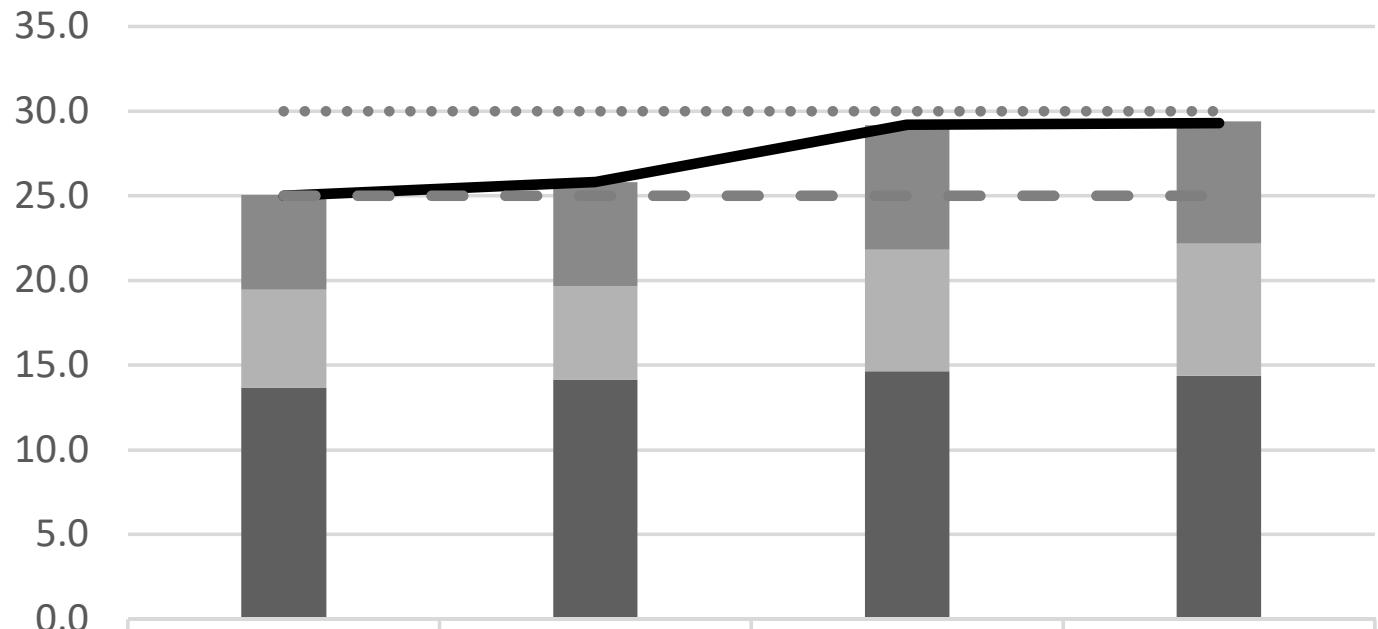

Rising Graduation Rates

Awards Per 100FTE, by Credential Type

	AY19	AY20	AY21	AY22
Certificates	5.6	6.2	7.3	7.2
AAS Degrees	5.8	5.5	7.2	7.8
AA Degrees	13.7	14.2	14.6	14.4
ALL AWARDS	25.0	25.8	29.2	29.3
Threshold	25.0	25.0	25.0	25.0
Goal	30.0	30.0	30.0	30.0